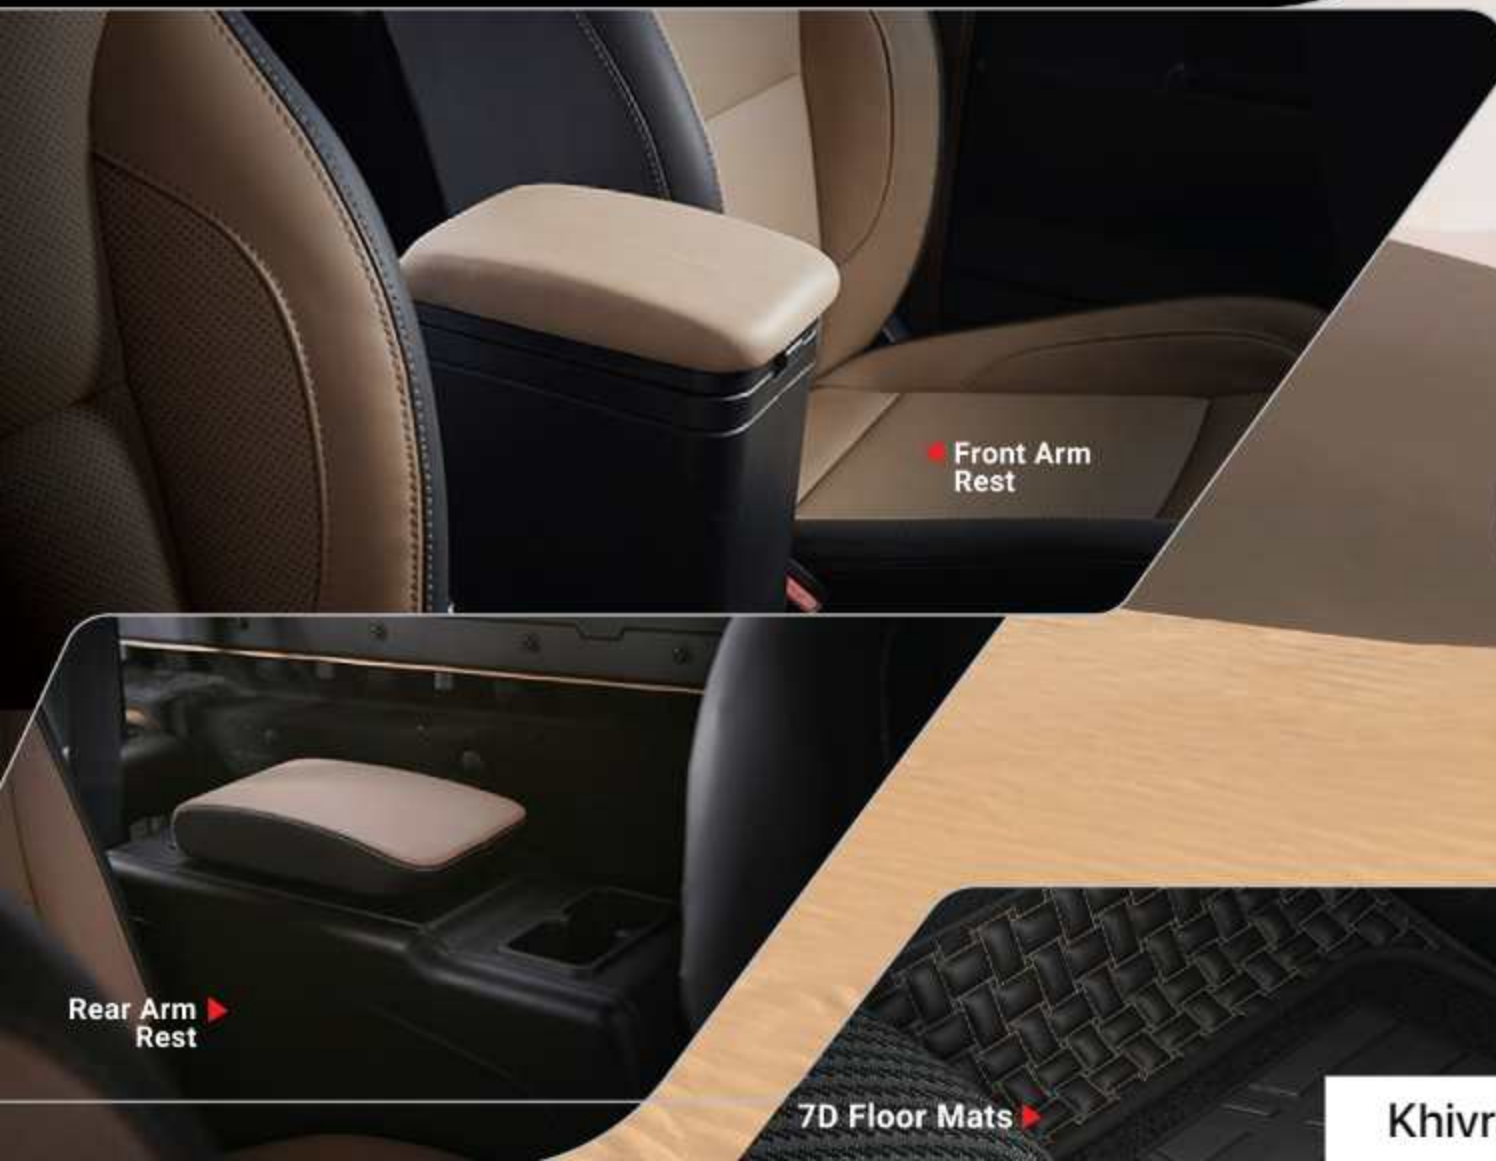

BEYOND THE DUNES

When it comes to this special edition, there are a lot more Earth accessories that go beyond the surface.

Khivrajkamal Mahindra

Call 7094449677

Ambattur | Avadi | Sriperumbudur | Villivakkam

Visit us www.khivrajkamalmahindra.com